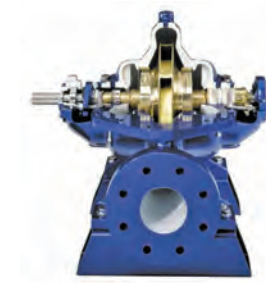

- Chemical
- Industrial
- Municipal
- Pharmaceutical

**Supplier of replacement parts for:**

- Wilden® Pumps
- ARO® Pumps
- Yamada® Pumps

**Types:**

- Vertical Turbine
- End Suction Centrifugal
- Horizontal Split Case
- ANSI Process

**Types:**

- Horizontal Split Case
- Vertical Split Case
- End Suction Centrifugal
- End Gun Booster

**Types:**

- Magnetic Drive
- Metering
- Self-Priming
- OEM
- High Purity

**Types:**

- Gear
- Rotary Vane
- Solenoid
- Proportioning
- Peristaltic